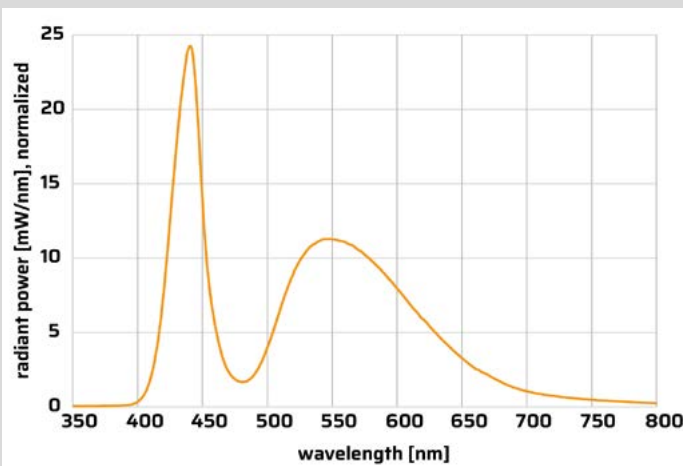

Spectrum of the luxyr LED FLUO

The luxyr LED FLUO is a compact and powerful LED light source for VIS applications and simple fluorescence tasks.

Thanks to modern LED technology, the luxyr LED FLUO provides reliable and uniform illumination with minimal maintenance. It enables precise fluorescence observations without unnecessary complexity or high investment costs.

PRODUCT HIGHLIGHTS

- Powerful VIS LED light source
- Suitable for simple fluorescence applications
- Consistent, stable illumination
- Switching via trigger possible

AREAS OF APPLICATION

- Fluorescence microscopy
- Forensic microscopy
- Material microscopy
- Multispectral imaging