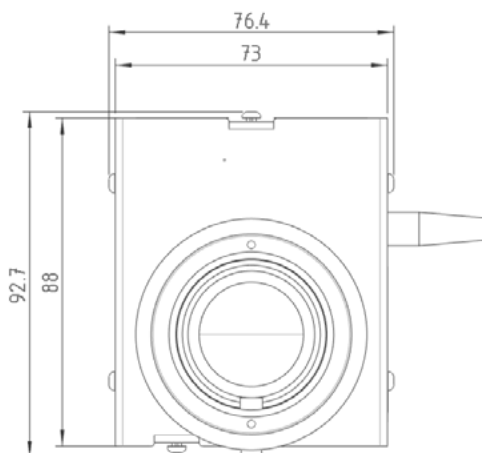

Interfaces

TTL	BNC socket for follow mode
SUPPLY	Plug connector for supply
Optischer Ausgang	Collimation optics with microscope adapter (for Zeiss, Leica, Nikon, Olympus, customised)

Optical parameters

Integral luminous flux	> 500 lm
Output power	> 1,800 mW

Spezifikation

Power supply supply	12 V _{DC}
Power consumption	Max. 18 VA
Light source dimensions	76 mm x 93 mm x 93 mm (W/H/L)
Weight	Approx. 0.5 kg light source incl. control panel

*maximum brightness

Front view of luxyr LED FLUO (without control panel) | Dimensions in mm

Side view of luxyr LED FLUO (without control panel) | Dimensions in mm

Other

Scope of delivery	Light source with permanently installed control panel, microscope adapter of your choice, operating instructions, power supply unit
-------------------	-------------------------------------------------------------------------------------------------------------------------------------