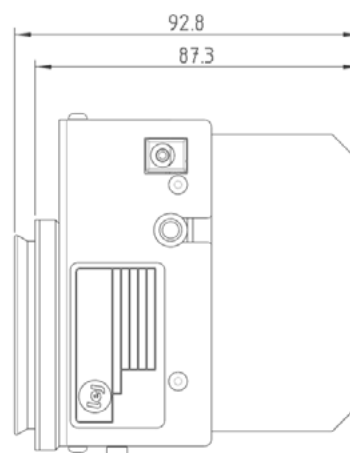

Interfaces

TTL	BNC socket for follow mode
SUPPLY	Plug connector for supply
Optischer Ausgang	Collimation optics with microscope adapter (for Zeiss, Leica, Nikon, Olympus, customised)

Optical parameters

Integral luminous flux	> 500 lm
Output power	> 1,800 mW

Spezifikation

Power supply supply	12 V _{DC}
Power consumption	Max. 18 VA
Light source dimensions	76 mm x 93 mm x 93 mm (W/H/L)
Weight	Approx. 0.5 kg light source incl. control panel

*maximum brightness

Front view of luxyr LED FLUO (without control panel) | Dimensions in mm

Side view of luxyr LED FLUO (without control panel) | Dimensions in mm

Other

Scope of delivery	Light source with permanently installed control panel, microscope adapter of your choice, operating instructions, power supply unit
-------------------	-------------------------------------------------------------------------------------------------------------------------------------